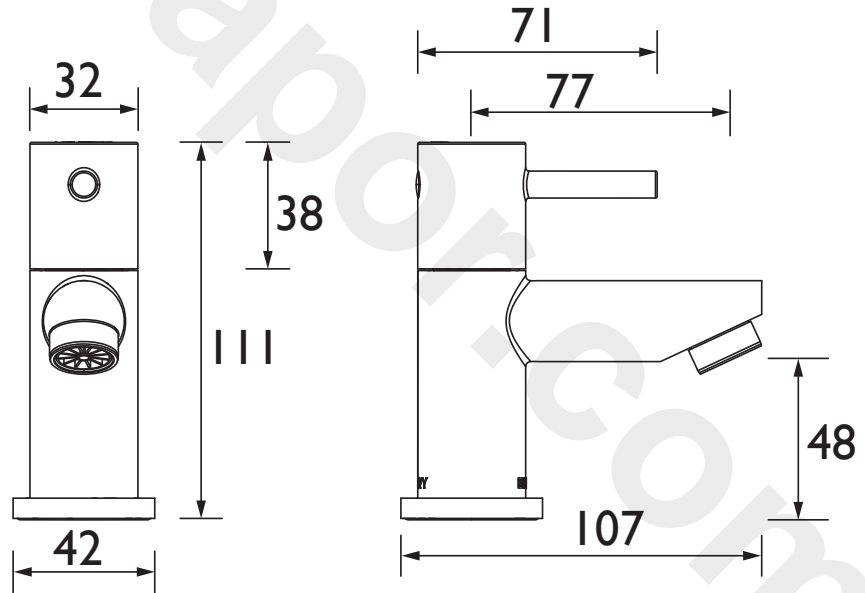

### Specification

Product Type:	Bathroom Taps
Main Construction Material:	Brass
Mount Type:	Deck Mounted
Handle Type:	Lever Handles
Connection Inlet:	1/2" BSP
Connection Outlet:	M18 Flow Straightener
Number of Tap Holes:	2
Valve/Cartridge Type:	1/2" Ceramic Disc Valve
Plumbing System Requirements:	Suitable for all plumbing systems
Minimum Dynamic Pressure (bar):	0.2 bar
Maximum Dynamic Pressure (bar):	5.0 bar
Maximum Hot Water Temperature °C:	65°C
Maximum Static Pressure (bar):	10 bar
Flow Type:	Single Flow
Isolation Included:	No

### Dimensions (measurements in mm)